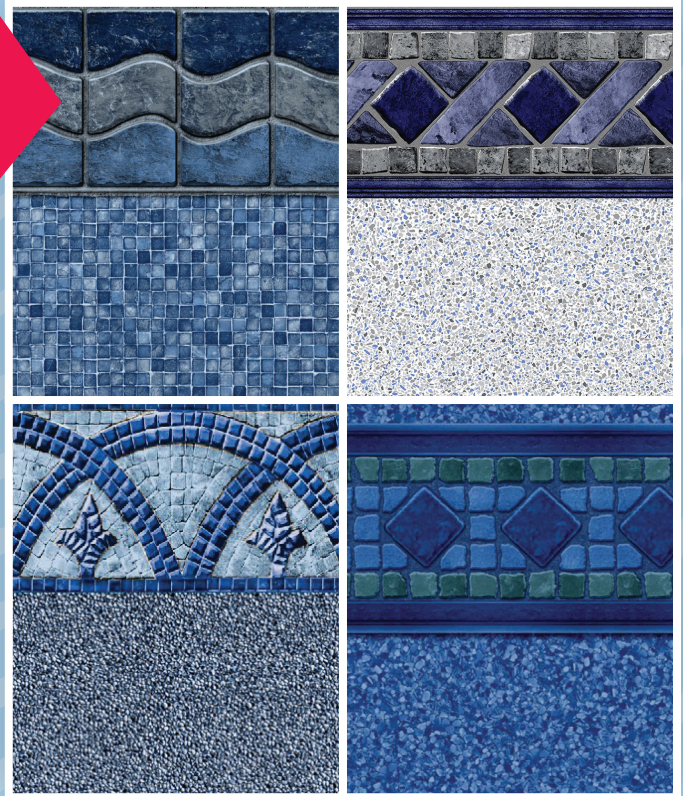

IN-GROUND LINER REPLACEMENTS

- **15% OFF LINER**
- **33% OFF INSTALL**
- **FREE THICKNESS UPGRADE**
  Select liner patterns only
- **12 MONTHS SAME AS CASH**
  Up to $5,000
- **$99.99 SAND CHANGE WITH LINER PURCHASE**
  Up to 300 lbs with purchase & install of liner

Call or come in with a valid email address and receive **EXTRA DISCOUNTS** *(New customers only)*

SALE ENDS FEBRUARY 28, 2019

REMODELING

DOES YOUR POOL NEED SAVING?

- Concrete Work
- Releveling
- Replastering
- *And Much More!*
- Leak Detection

CALL TODAY

4

FOUR THINGS TO ASK POOL COMPANIES ABOUT VINYL LINERS

- Do you use stock liners?
- How are your liners made?
- Where do your liners come from?
- Is your company local?

YES!

WE DO WEEKLY MAINTENANCE!

CALL FOR SPECIALS!

SAND CHANGE

PRE-PAID SAND CHANGES $199.00*

NORMALLY $269.00

(*Up to 300 lbs) Travel Charges May Apply
Expires February 28th, 2019

EQUIPMENT

15% OFF EQUIPMENT

Expires February 28th, 2019